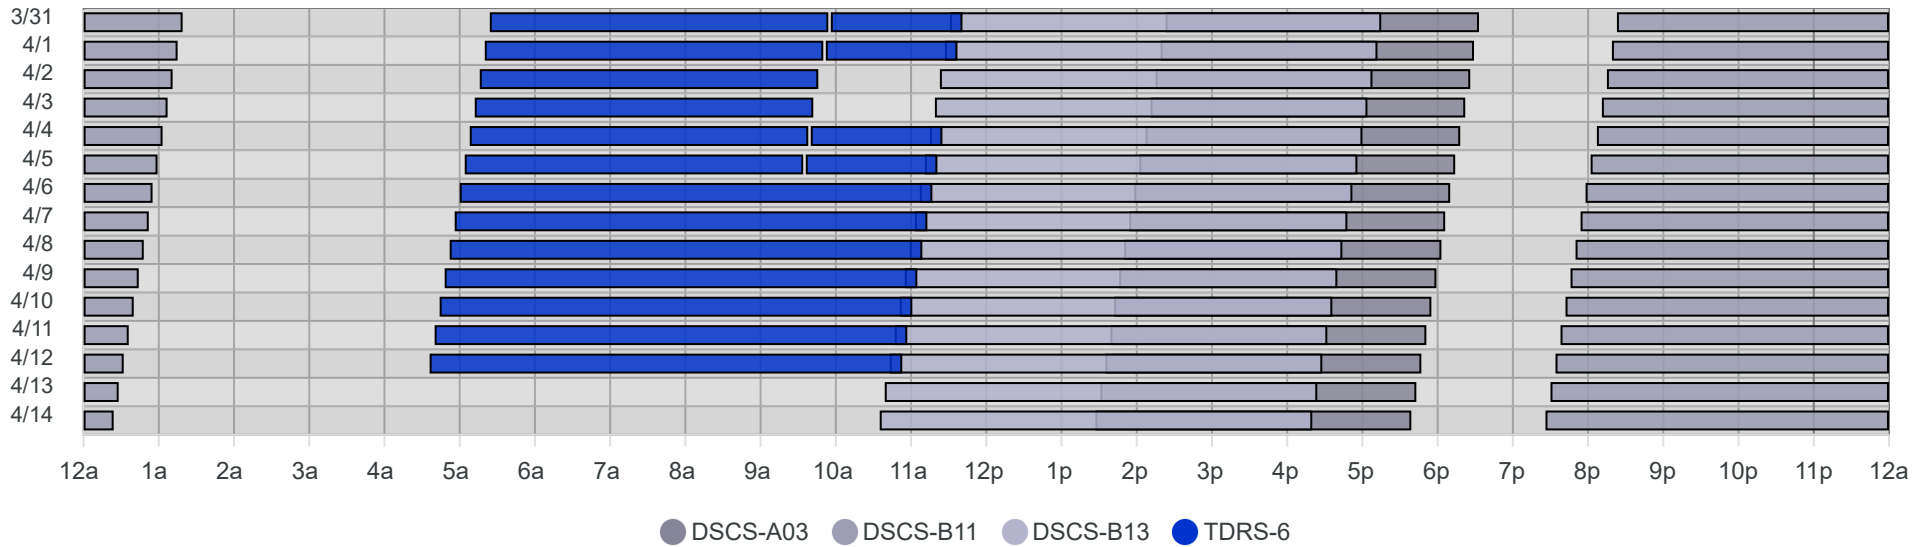

# South Pole Satellite Schedule (UTC)

	TDRS-6 Pass 1			TDRS-6 Pass 2			Total	DSCS-B13 Pass 1			DSCS-B11 Pass 1			DSCS-A03 Pass 1		
Date	Start	End	Dur	Start	End	Dur	Dur	Start	End	Dur	Start	End	Dur	Start	End	Dur
03/31/26	5:24 AM	9:54 AM	4:30	9:56 AM	11:41 AM	1:45	5:75	11:31 AM	5:15 PM	5:44	8:23 PM	Apr 1, 1:15 AM	4:52	2:23 PM	6:33 PM	4:10
04/01/26	5:20 AM	9:50 AM	4:30	9:52 AM	11:37 AM	1:45	5:75	11:27 AM	5:12 PM	5:45	8:19 PM	Apr 2, 1:11 AM	4:52	2:19 PM	6:29 PM	4:10
04/02/26	5:16 AM	9:46 AM	4:30	No Pass			4:30	11:23 AM	5:08 PM	5:45	8:15 PM	Apr 3, 1:07 AM	4:52	2:15 PM	6:26 PM	4:11
04/03/26	5:12 AM	9:42 AM	4:30	No Pass			4:30	11:19 AM	5:04 PM	5:45	8:11 PM	Apr 4, 1:03 AM	4:52	2:11 PM	6:22 PM	4:11
04/04/26	5:08 AM	9:38 AM	4:30	9:40 AM	11:25 AM	1:45	5:75	11:15 AM	5:00 PM	5:45	8:07 PM	Apr 5, 12:59 AM	4:52	2:07 PM	6:18 PM	4:11
04/05/26	5:04 AM	9:34 AM	4:30	9:36 AM	11:21 AM	1:45	5:75	11:11 AM	4:56 PM	5:45	8:02 PM	Apr 6, 12:55 AM	4:53	2:02 PM	6:14 PM	4:12
04/06/26	5:00 AM	11:17 AM	6:17	No Pass			6:17	11:07 AM	4:52 PM	5:45	7:58 PM	Apr 7, 12:52 AM	4:54	1:58 PM	6:10 PM	4:12
04/07/26	4:56 AM	11:13 AM	6:17	No Pass			6:17	11:03 AM	4:48 PM	5:45	7:54 PM	Apr 8, 12:48 AM	4:54	1:54 PM	6:06 PM	4:12
04/08/26	4:52 AM	11:09 AM	6:17	No Pass			6:17	10:59 AM	4:44 PM	5:45	7:50 PM	Apr 9, 12:44 AM	4:54	1:50 PM	6:03 PM	4:13
04/09/26	4:48 AM	11:05 AM	6:17	No Pass			6:17	10:55 AM	4:40 PM	5:45	7:46 PM	Apr 10, 12:40 AM	4:54	1:46 PM	5:59 PM	4:13
04/10/26	4:44 AM	11:01 AM	6:17	No Pass			6:17	10:51 AM	4:36 PM	5:45	7:42 PM	Apr 11, 12:36 AM	4:54	1:42 PM	5:55 PM	4:13
04/11/26	4:40 AM	10:57 AM	6:17	No Pass			6:17	10:47 AM	4:32 PM	5:45	7:38 PM	Apr 12, 12:32 AM	4:54	1:39 PM	5:51 PM	4:12
04/12/26	4:36 AM	10:53 AM	6:17	No Pass			6:17	10:43 AM	4:28 PM	5:45	7:34 PM	Apr 13, 12:28 AM	4:54	1:35 PM	5:47 PM	4:12
04/13/26	No Pass			No Pass				10:39 AM	4:24 PM	5:45	7:30 PM	Apr 14, 12:24 AM	4:54	1:31 PM	5:43 PM	4:12
04/14/26	No Pass			No Pass				10:35 AM	4:20 PM	5:45	7:26 PM	Apr 15, 12:20 AM	4:54	1:27 PM	5:39 PM	4:12