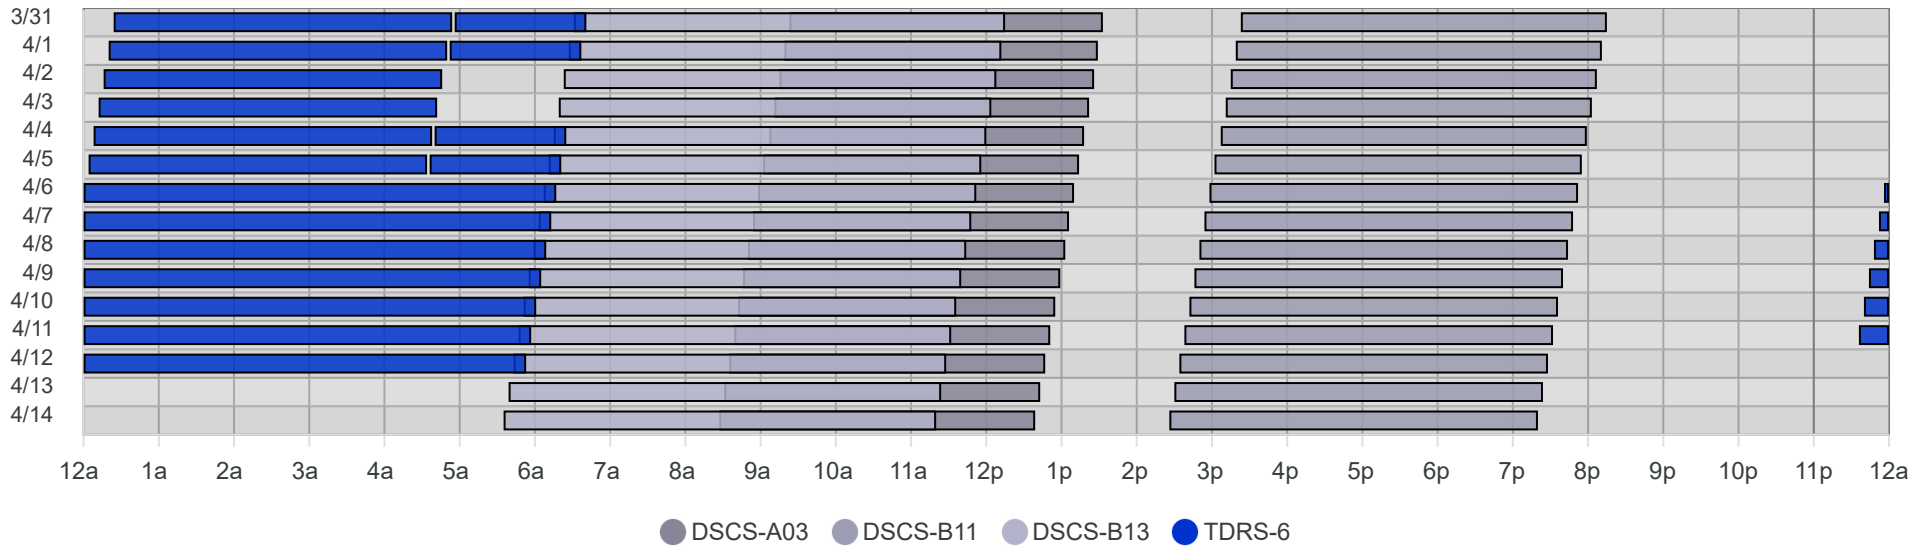

South Pole Satellite Schedule (CDT)

Date	TDRS-6 Pass 1			TDRS-6 Pass 2			Total Dur	DSCS-B13 Pass 1			DSCS-B11 Pass 1			DSCS-A03 Pass 1		
	Start	End	Dur	Start	End	Dur		Start	End	Dur	Start	End	Dur	Start	End	Dur
03/31/26	12:24 AM	4:54 AM	4:30	4:56 AM	6:41 AM	1:45	5:75	6:31 AM	12:15 PM	5:44	3:23 PM	8:15 PM	4:52	9:23 AM	1:33 PM	4:10
04/01/26	12:20 AM	4:50 AM	4:30	4:52 AM	6:37 AM	1:45	5:75	6:27 AM	12:12 PM	5:45	3:19 PM	8:11 PM	4:52	9:19 AM	1:29 PM	4:10
04/02/26	12:16 AM	4:46 AM	4:30	No Pass			4:30	6:23 AM	12:08 PM	5:45	3:15 PM	8:07 PM	4:52	9:15 AM	1:26 PM	4:11
04/03/26	12:12 AM	4:42 AM	4:30	No Pass			4:30	6:19 AM	12:04 PM	5:45	3:11 PM	8:03 PM	4:52	9:11 AM	1:22 PM	4:11
04/04/26	12:08 AM	4:38 AM	4:30	4:40 AM	6:25 AM	1:45	5:75	6:15 AM	12:00 PM	5:45	3:07 PM	7:59 PM	4:52	9:07 AM	1:18 PM	4:11
04/05/26	12:04 AM	4:34 AM	4:30	4:36 AM	6:21 AM	1:45	5:75	6:11 AM	11:56 AM	5:45	3:02 PM	7:55 PM	4:53	9:02 AM	1:14 PM	4:12
04/06/26	12:00 AM	6:17 AM	6:17	11:56 PM	Apr 7, 6:13 AM	6:17	12:34	6:07 AM	11:52 AM	5:45	2:58 PM	7:52 PM	4:54	8:58 AM	1:10 PM	4:12
04/07/26	11:52 PM	Apr 8, 6:09 AM	6:17	No Pass			6:17	6:03 AM	11:48 AM	5:45	2:54 PM	7:48 PM	4:54	8:54 AM	1:06 PM	4:12
04/08/26	11:48 PM	Apr 9, 6:05 AM	6:17	No Pass			6:17	5:59 AM	11:44 AM	5:45	2:50 PM	7:44 PM	4:54	8:50 AM	1:03 PM	4:13
04/09/26	11:44 PM	Apr 10, 6:01 AM	6:17	No Pass			6:17	5:55 AM	11:40 AM	5:45	2:46 PM	7:40 PM	4:54	8:46 AM	12:59 PM	4:13
04/10/26	11:40 PM	Apr 11, 5:57 AM	6:17	No Pass			6:17	5:51 AM	11:36 AM	5:45	2:42 PM	7:36 PM	4:54	8:42 AM	12:55 PM	4:13
04/11/26	11:36 PM	Apr 12, 5:53 AM	6:17	No Pass			6:17	5:47 AM	11:32 AM	5:45	2:38 PM	7:32 PM	4:54	8:39 AM	12:51 PM	4:12
04/12/26	No Pass			No Pass				5:43 AM	11:28 AM	5:45	2:34 PM	7:28 PM	4:54	8:35 AM	12:47 PM	4:12
04/13/26	No Pass			No Pass				5:39 AM	11:24 AM	5:45	2:30 PM	7:24 PM	4:54	8:31 AM	12:43 PM	4:12
04/14/26	No Pass			No Pass				5:35 AM	11:20 AM	5:45	2:26 PM	7:20 PM	4:54	8:27 AM	12:39 PM	4:12