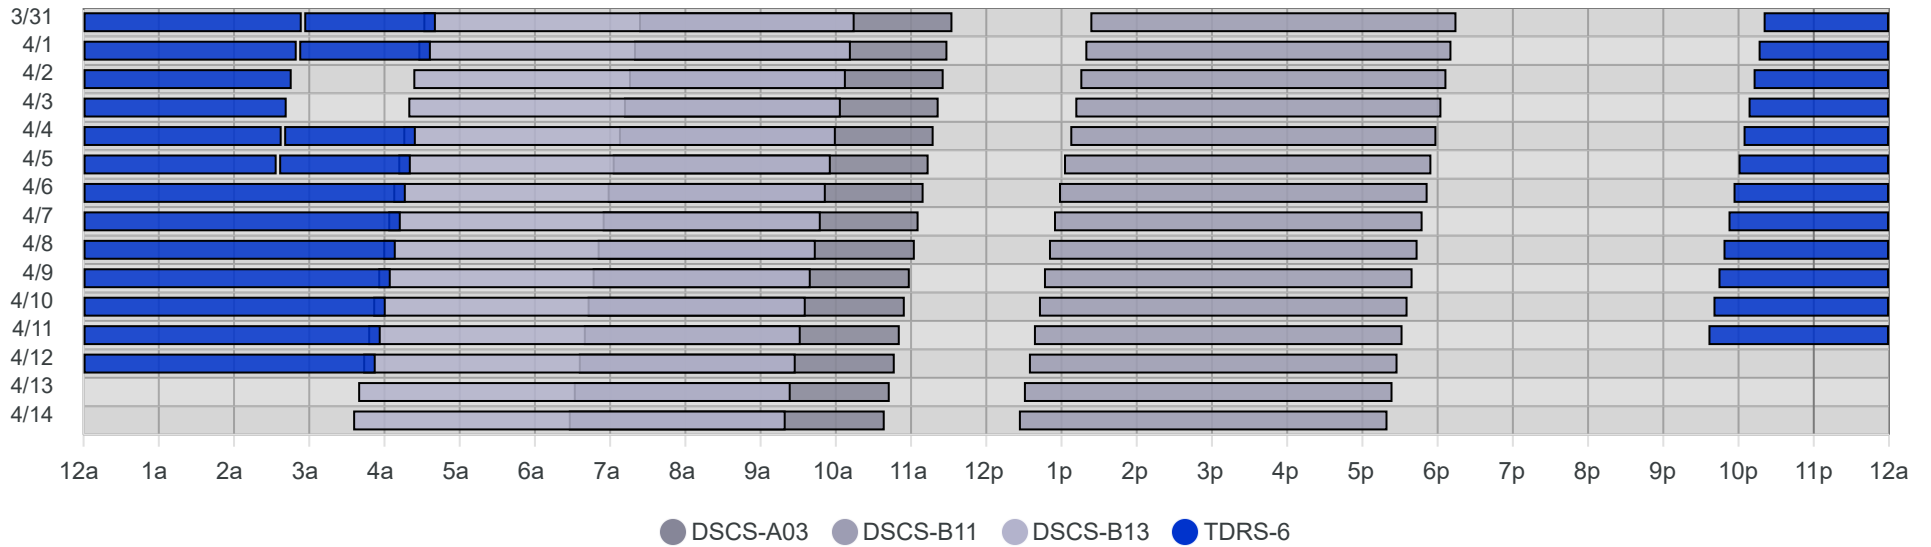

South Pole Satellite Schedule (PDT)

	TDRS-6 Pass 1			TDRS-6 Pass 2			Total	DSCS-B13 Pass 1			DSCS-B11 Pass 1			DSCS-A03 Pass 1		
Date	Start	End	Dur	Start	End	Dur	Dur	Start	End	Dur	Start	End	Dur	Start	End	Dur
03/31/26	2:56 AM	4:41 AM	1:45	10:20 PM	Apr 1, 2:50 AM	4:30	5:75	4:31 AM	10:15 AM	5:44	12:23 PM	6:15 PM	4:52	7:23 AM	11:33 AM	4:10
04/01/26	2:52 AM	4:37 AM	1:45	10:16 PM	Apr 2, 2:46 AM	4:30	5:75	4:27 AM	10:12 AM	5:45	1:19 PM	6:11 PM	4:52	7:19 AM	11:29 AM	4:10
04/02/26	10:12 PM	Apr 3, 2:42 AM	4:30	No Pass			4:30	4:23 AM	10:08 AM	5:45	1:15 PM	6:07 PM	4:52	7:15 AM	11:26 AM	4:11
04/03/26	10:08 PM	Apr 4, 2:38 AM	4:30	No Pass			4:30	4:19 AM	10:04 AM	5:45	1:11 PM	6:03 PM	4:52	7:11 AM	11:22 AM	4:11
04/04/26	2:40 AM	4:25 AM	1:45	10:04 PM	Apr 5, 2:34 AM	4:30	5:75	4:15 AM	10:00 AM	5:45	1:07 PM	5:59 PM	4:52	7:07 AM	11:18 AM	4:11
04/05/26	2:36 AM	4:21 AM	1:45	10:00 PM	Apr 6, 4:17 AM	6:17	7:62	4:11 AM	9:56 AM	5:45	1:02 PM	5:55 PM	4:53	7:02 AM	11:14 AM	4:12
04/06/26	9:56 PM	Apr 7, 4:13 AM	6:17	No Pass			6:17	4:07 AM	9:52 AM	5:45	12:58 PM	5:52 PM	4:54	6:58 AM	11:10 AM	4:12
04/07/26	9:52 PM	Apr 8, 4:09 AM	6:17	No Pass			6:17	4:03 AM	9:48 AM	5:45	12:54 PM	5:48 PM	4:54	6:54 AM	11:06 AM	4:12
04/08/26	9:48 PM	Apr 9, 4:05 AM	6:17	No Pass			6:17	3:59 AM	9:44 AM	5:45	12:50 PM	5:44 PM	4:54	6:50 AM	11:03 AM	4:13
04/09/26	9:44 PM	Apr 10, 4:01 AM	6:17	No Pass			6:17	3:55 AM	9:40 AM	5:45	12:46 PM	5:40 PM	4:54	6:46 AM	10:59 AM	4:13
04/10/26	9:40 PM	Apr 11, 3:57 AM	6:17	No Pass			6:17	3:51 AM	9:36 AM	5:45	12:42 PM	5:36 PM	4:54	6:42 AM	10:55 AM	4:13
04/11/26	9:36 PM	Apr 12, 3:53 AM	6:17	No Pass			6:17	3:47 AM	9:32 AM	5:45	12:38 PM	5:32 PM	4:54	6:39 AM	10:51 AM	4:12
04/12/26	No Pass			No Pass				3:43 AM	9:28 AM	5:45	12:34 PM	5:28 PM	4:54	6:35 AM	10:47 AM	4:12
04/13/26	No Pass			No Pass				3:39 AM	9:24 AM	5:45	12:30 PM	5:24 PM	4:54	6:31 AM	10:43 AM	4:12
04/14/26	No Pass			No Pass				3:35 AM	9:20 AM	5:45	12:26 PM	5:20 PM	4:54	6:27 AM	10:39 AM	4:12