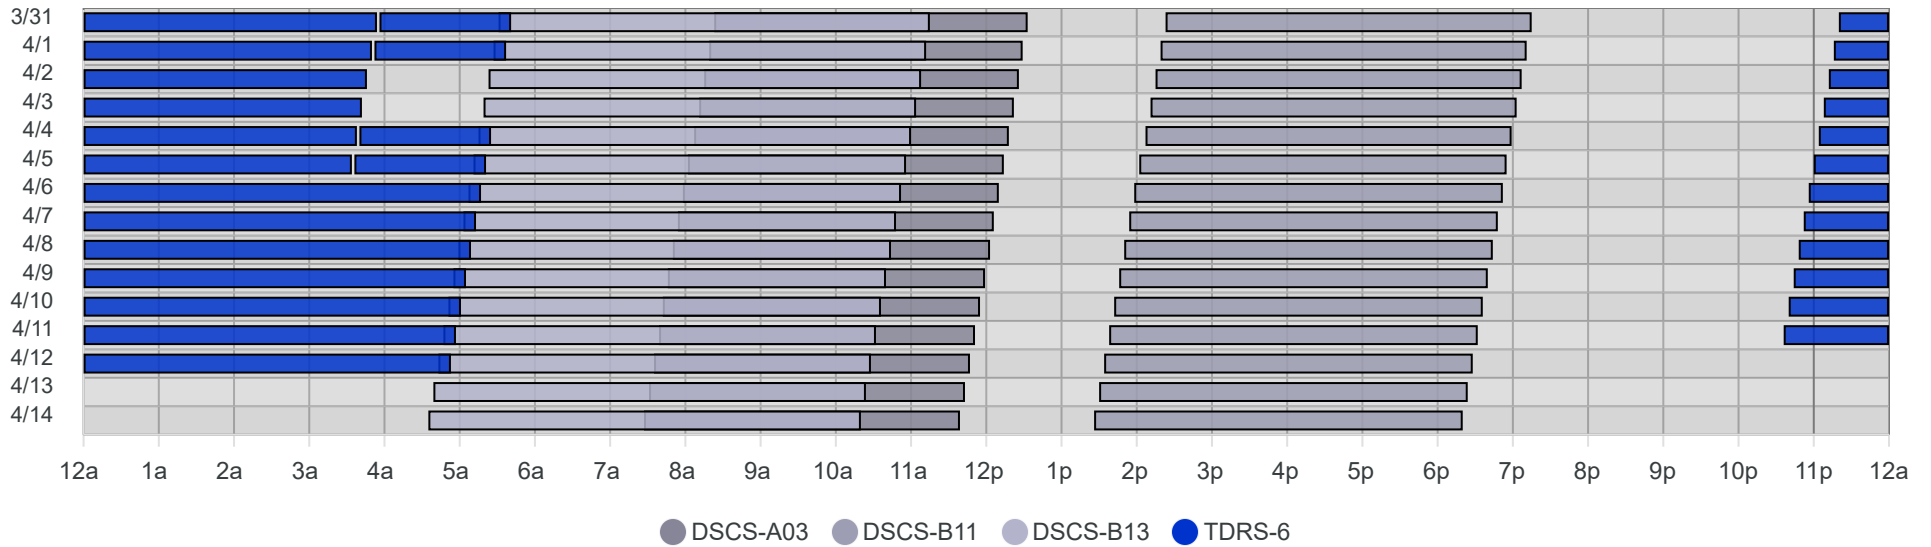

South Pole Satellite Schedule (MDT)

Date	TDRS-6 Pass 1			TDRS-6 Pass 2			Total Dur	DSCS-B13 Pass 1			DSCS-B11 Pass 1			DSCS-A03 Pass 1		
	Start	End	Dur	Start	End	Dur		Start	End	Dur	Start	End	Dur	Start	End	Dur
03/31/26	3:56 AM	5:41 AM	1:45	11:20 PM	Apr 1, 3:50 AM	4:30	5:75	5:30 AM	11:15 AM	5:44	2:23 PM	7:15 PM	4:52	8:23 AM	12:33 PM	4:10
04/01/26	3:52 AM	5:37 AM	1:45	11:16 PM	Apr 2, 3:46 AM	4:30	5:75	5:27 AM	11:12 AM	5:45	2:19 PM	7:11 PM	4:52	8:19 AM	12:29 PM	4:10
04/02/26	11:12 PM	Apr 3, 3:42 AM	4:30	No Pass			4:30	5:23 AM	11:08 AM	5:45	2:15 PM	7:07 PM	4:52	8:15 AM	12:26 PM	4:11
04/03/26	11:08 PM	Apr 4, 3:38 AM	4:30	No Pass			4:30	5:19 AM	11:04 AM	5:45	2:11 PM	7:03 PM	4:52	8:11 AM	12:22 PM	4:11
04/04/26	3:40 AM	5:25 AM	1:45	11:04 PM	Apr 5, 3:34 AM	4:30	5:75	5:15 AM	11:00 AM	5:45	2:07 PM	6:59 PM	4:52	8:07 AM	12:18 PM	4:11
04/05/26	3:36 AM	5:21 AM	1:45	11:00 PM	Apr 6, 5:17 AM	6:17	7:62	5:11 AM	10:56 AM	5:45	2:01 PM	6:55 PM	4:53	8:01 AM	12:14 PM	4:12
04/06/26	10:56 PM	Apr 7, 5:13 AM	6:17	No Pass			6:17	5:07 AM	10:52 AM	5:45	1:58 PM	6:52 PM	4:54	7:58 AM	12:10 PM	4:12
04/07/26	10:52 PM	Apr 8, 5:09 AM	6:17	No Pass			6:17	5:03 AM	10:48 AM	5:45	1:54 PM	6:48 PM	4:54	7:54 AM	12:06 PM	4:12
04/08/26	10:48 PM	Apr 9, 5:05 AM	6:17	No Pass			6:17	4:59 AM	10:44 AM	5:45	1:50 PM	6:44 PM	4:54	7:50 AM	12:03 PM	4:13
04/09/26	10:44 PM	Apr 10, 5:01 AM	6:17	No Pass			6:17	4:55 AM	10:40 AM	5:45	1:46 PM	6:40 PM	4:54	7:46 AM	11:59 AM	4:13
04/10/26	10:40 PM	Apr 11, 4:57 AM	6:17	No Pass			6:17	4:51 AM	10:36 AM	5:45	1:42 PM	6:36 PM	4:54	7:42 AM	11:55 AM	4:13
04/11/26	10:36 PM	Apr 12, 4:53 AM	6:17	No Pass			6:17	4:47 AM	10:32 AM	5:45	1:38 PM	6:32 PM	4:54	7:39 AM	11:51 AM	4:12
04/12/26	No Pass			No Pass				4:43 AM	10:28 AM	5:45	1:34 PM	6:28 PM	4:54	7:35 AM	11:46 AM	4:11
04/13/26	No Pass			No Pass				4:39 AM	10:24 AM	5:45	1:30 PM	6:24 PM	4:54	7:31 AM	11:43 AM	4:12
04/14/26	No Pass			No Pass				4:35 AM	10:20 AM	5:45	1:26 PM	6:20 PM	4:54	7:27 AM	11:39 AM	4:12