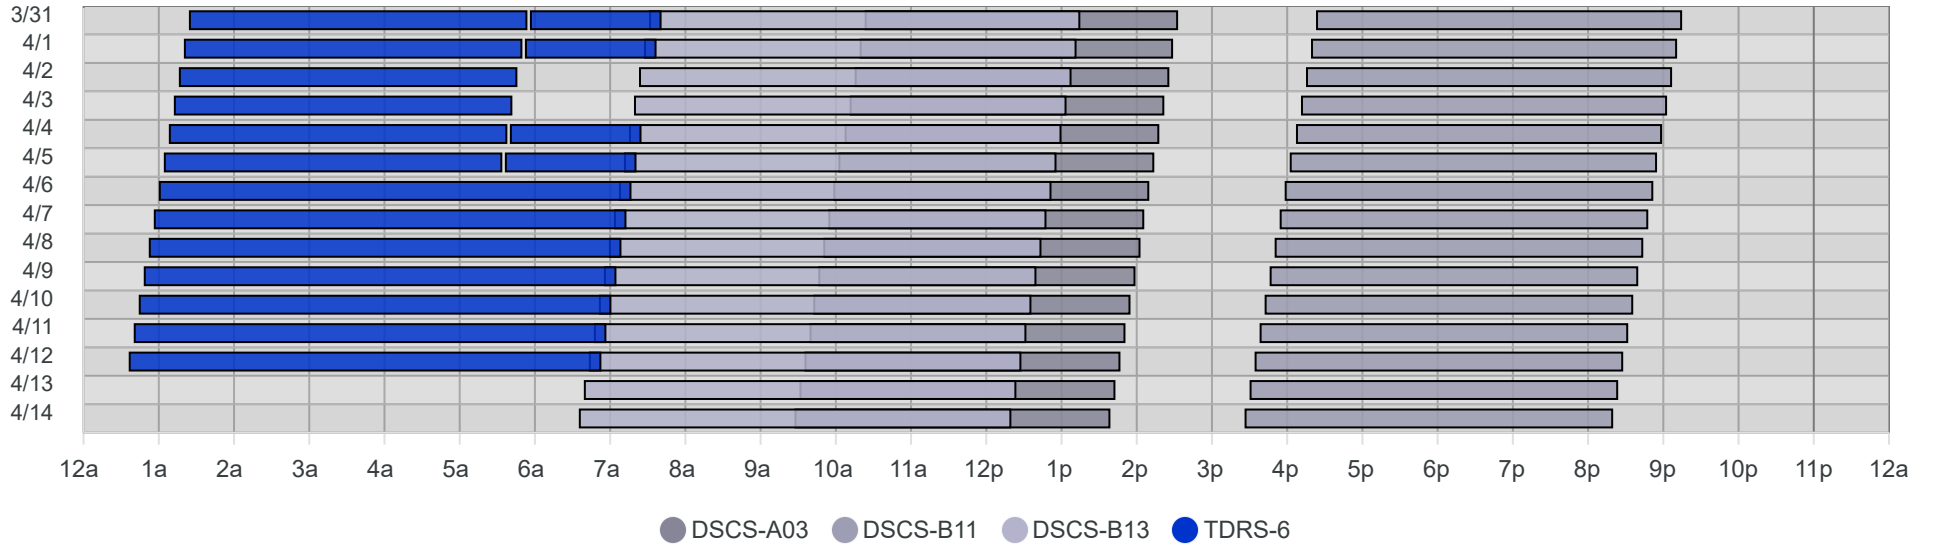

South Pole Satellite Schedule (EDT)

Date	TDRS-6 Pass 1			TDRS-6 Pass 2			Total	DSCS-B13 Pass 1			DSCS-B11 Pass 1			DSCS-A03 Pass 1			
	Start	End	Dur	Start	End	Dur		Dur	Start	End	Dur	Start	End	Dur	Start	End	Dur
03/31/26	1:24 AM	5:54 AM	4:30	5:56 AM	7:41 AM	1:45	5:75	7:31 AM	1:15 PM	5:44	4:23 PM	9:15 PM	4:52	10:23 AM	2:33 PM	4:10	
04/01/26	1:20 AM	5:50 AM	4:30	5:52 AM	7:37 AM	1:45	5:75	7:27 AM	1:12 PM	5:45	4:19 PM	9:11 PM	4:52	10:19 AM	2:29 PM	4:10	
04/02/26	1:16 AM	5:46 AM	4:30	No Pass			4:30	7:23 AM	1:08 PM	5:45	4:15 PM	9:07 PM	4:52	10:15 AM	2:26 PM	4:11	
04/03/26	1:12 AM	5:42 AM	4:30	No Pass			4:30	7:19 AM	1:04 PM	5:45	4:11 PM	9:03 PM	4:52	10:11 AM	2:22 PM	4:11	
04/04/26	1:08 AM	5:38 AM	4:30	5:40 AM	7:25 AM	1:45	5:75	7:15 AM	1:00 PM	5:45	4:07 PM	8:59 PM	4:52	10:07 AM	2:18 PM	4:11	
04/05/26	1:04 AM	5:34 AM	4:30	5:36 AM	7:21 AM	1:45	5:75	7:11 AM	12:56 PM	5:45	4:02 PM	8:55 PM	4:53	10:02 AM	2:14 PM	4:12	
04/06/26	1:00 AM	7:17 AM	6:17	No Pass			6:17	7:07 AM	12:52 PM	5:45	3:58 PM	8:52 PM	4:54	9:58 AM	2:10 PM	4:12	
04/07/26	12:56 AM	7:13 AM	6:17	No Pass			6:17	7:03 AM	12:48 PM	5:45	3:54 PM	8:48 PM	4:54	9:54 AM	2:06 PM	4:12	
04/08/26	12:52 AM	7:09 AM	6:17	No Pass			6:17	6:59 AM	12:44 PM	5:45	3:50 PM	8:44 PM	4:54	9:50 AM	2:03 PM	4:13	
04/09/26	12:48 AM	7:05 AM	6:17	No Pass			6:17	6:55 AM	12:40 PM	5:45	3:46 PM	8:40 PM	4:54	9:46 AM	1:59 PM	4:13	
04/10/26	12:44 AM	7:01 AM	6:17	No Pass			6:17	6:51 AM	12:36 PM	5:45	3:42 PM	8:36 PM	4:54	9:42 AM	1:55 PM	4:13	
04/11/26	12:40 AM	6:57 AM	6:17	No Pass			6:17	6:47 AM	12:32 PM	5:45	3:38 PM	8:32 PM	4:54	9:39 AM	1:51 PM	4:12	
04/12/26	12:36 AM	6:53 AM	6:17	No Pass			6:17	6:43 AM	12:28 PM	5:45	3:34 PM	8:28 PM	4:54	9:35 AM	1:47 PM	4:12	
04/13/26	No Pass			No Pass				6:39 AM	12:24 PM	5:45	3:30 PM	8:24 PM	4:54	9:31 AM	1:43 PM	4:12	
04/14/26	No Pass			No Pass				6:35 AM	12:20 PM	5:45	3:26 PM	8:20 PM	4:54	9:27 AM	1:39 PM	4:12