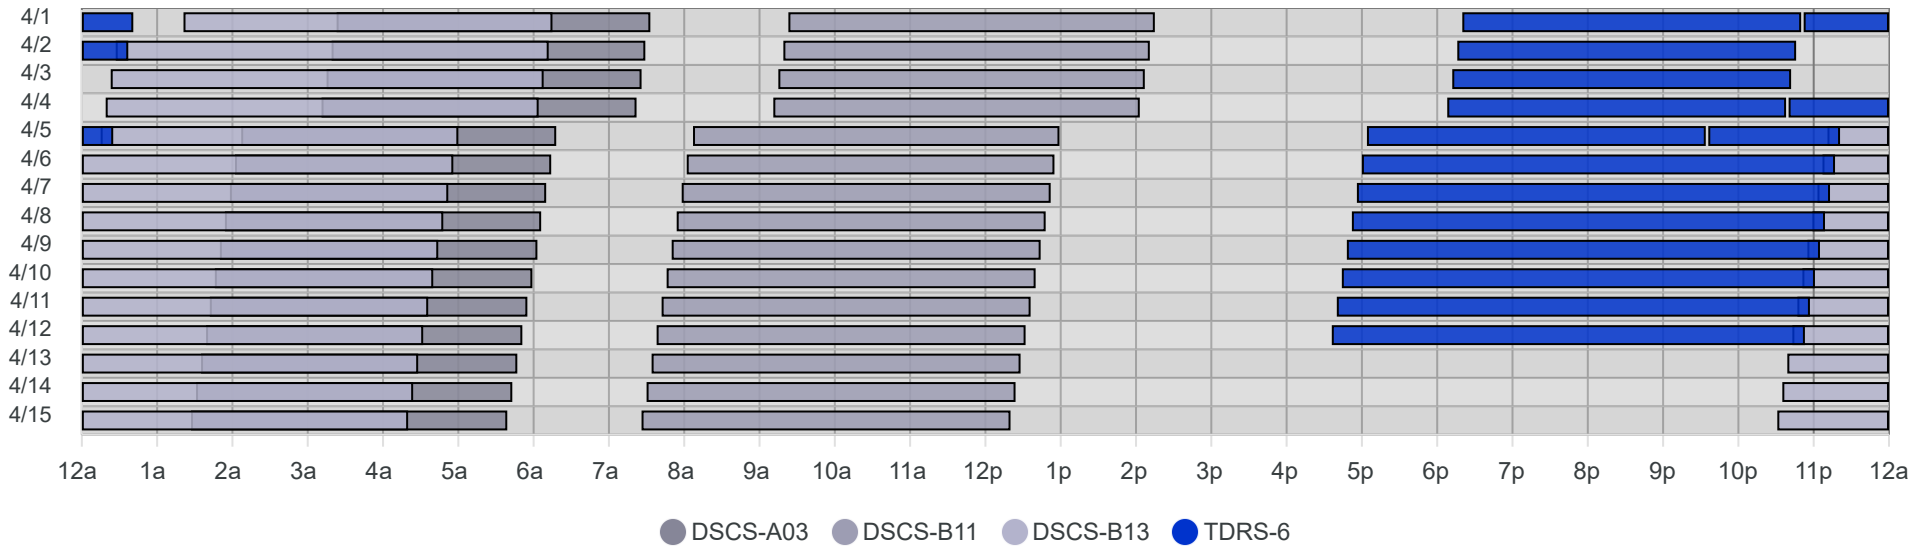

South Pole Satellite Schedule (NZDT)

Date	TDRS-6 Pass 1			TDRS-6 Pass 2			Total Dur	DSCS-B13 Pass 1			DSCS-B13 Pass 2			Total Dur	DSCS-B11 Pass 1			DSCS-A03 Pass 1				
	Start	End	Dur	Start	End	Dur		Dur	Start	End	Dur	Start	End		Dur	Dur	Start	End	Dur	Start	End	Dur
04/01/26	6:20 PM	10:50 PM	4:30	10:52 PM	Apr 2, 12:37 AM	1:45	5:75	1:21 AM	6:15 AM	4:54	No Pass			4:54	9:23 AM	2:15 PM	4:52	3:23 AM	7:33 AM	4:10		
04/02/26	6:16 PM	10:46 PM	4:30	No Pass			4:30	12:27 AM	6:12 AM	5:45	No Pass			5:45	9:19 AM	2:11 PM	4:52	3:19 AM	7:29 AM	4:10		
04/03/26	6:12 PM	10:42 PM	4:30	No Pass			4:30	12:23 AM	6:07 AM	5:44	No Pass			5:44	9:15 AM	2:07 PM	4:52	3:15 AM	7:26 AM	4:11		
04/04/26	6:08 PM	10:38 PM	4:30	10:40 PM	Apr 5, 12:25 AM	1:45	5:75	12:19 AM	6:04 AM	5:45	No Pass			5:45	9:10 AM	2:03 PM	4:52	3:10 AM	7:22 AM	4:11		
04/05/26	5:04 PM	9:34 PM	4:30	9:36 PM	11:21 PM	1:45	5:75	12:15 AM	5:00 AM	5:45	11:10 PM	Apr 6, 4:56 AM	5:45	10:90	8:07 AM	12:59 PM	4:52	2:07 AM	6:18 AM	5:11		
04/06/26	5:00 PM	11:17 PM	6:17	No Pass			6:17	11:07 PM	Apr 7, 4:51 AM	5:44	No Pass			5:44	8:01 AM	12:55 PM	4:53	2:01 AM	6:14 AM	4:12		
04/07/26	4:56 PM	11:13 PM	6:17	No Pass			6:17	11:03 PM	Apr 8, 4:48 AM	5:45	No Pass			5:45	7:57 AM	12:52 PM	4:54	1:57 AM	6:10 AM	4:12		
04/08/26	4:52 PM	11:09 PM	6:17	No Pass			6:17	10:59 PM	Apr 9, 4:44 AM	5:45	No Pass			5:45	7:54 AM	12:48 PM	4:54	1:54 AM	6:06 AM	4:12		
04/09/26	4:48 PM	11:05 PM	6:17	No Pass			6:17	10:54 PM	Apr 10, 4:40 AM	5:45	No Pass			5:45	7:50 AM	12:44 PM	4:54	1:50 AM	6:03 AM	4:13		
04/10/26	4:44 PM	11:01 PM	6:17	No Pass			6:17	10:51 PM	Apr 11, 4:35 AM	5:44	No Pass			5:44	7:45 AM	12:40 PM	4:54	1:45 AM	5:59 AM	4:13		
04/11/26	4:40 PM	10:57 PM	6:17	No Pass			6:17	10:47 PM	Apr 12, 4:32 AM	5:45	No Pass			5:45	7:41 AM	12:36 PM	4:54	1:41 AM	5:55 AM	4:13		
04/12/26	4:36 PM	10:53 PM	6:17	No Pass			6:17	10:43 PM	Apr 13, 4:28 AM	5:45	No Pass			5:45	7:38 AM	12:32 PM	4:54	1:38 AM	5:51 AM	4:12		
04/13/26	No Pass			No Pass				10:38 PM	Apr 14, 4:24 AM	5:45	No Pass			5:45	7:34 AM	12:28 PM	4:54	1:35 AM	5:47 AM	4:12		
04/14/26	No Pass			No Pass				10:35 PM	Apr 15, 4:20 AM	5:45	No Pass			5:45	7:30 AM	12:24 PM	4:54	1:31 AM	5:43 AM	4:12		
04/15/26	No Pass			No Pass				10:31 PM	Apr 16, 4:16 AM	5:45	No Pass			5:45	7:25 AM	12:20 PM	4:54	1:27 AM	5:39 AM	4:12